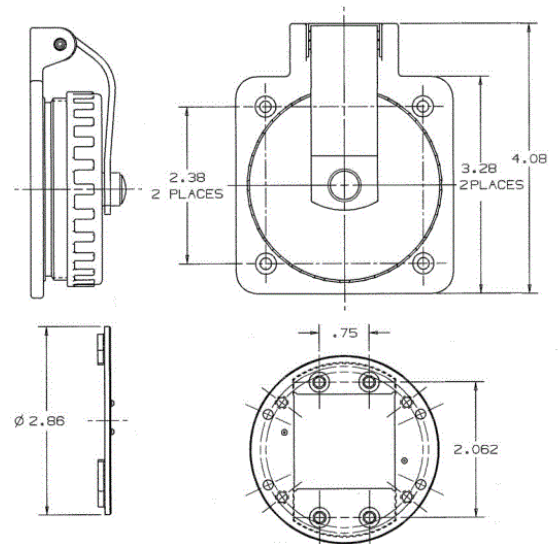

Wallplates and Boxes

Replacement, Circuit Breaker Inlet Cover

HUBBELL

Ordering Information

Description
Traditional stainless steel inlet housing; blank for attaching a circuit breaker (not included). Mounting hardware for Carling series breakers included

UPC Number 783585040660
Catalog Number HBLCBISS

Listings

UL Listed

Performance

Environmental
Moisture Resistance

IP56 Suitability

Online Resources

[Customer Sales Drawings](#)
[eCatalog](#)
[Installation Instructions](#)

Dimensions in Inches (mm)

Hubbell Wiring Device-Kellems • Hubbell Incorporated (Delaware) • 40 Waterview Drive • Shelton, CT 06484

Phone (800) 288-6000 • Fax (800) 255-1031 • Specifications subject to change without notice.