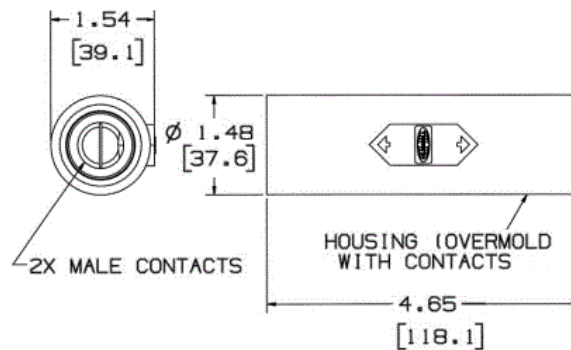

Single Pole Devices and Temporary Power
Series 16 - 300 and 400A, 600V AC/DC
Gender Reversing Devices

HUBBELL

Ordering Information

Description	Device Color	UPC Number	Catalog Number
Double Male Coupler (Male-Male)	Black	783585002705	HBLDMBK

Listings

UL and cUL Listed
UL Enclosure Types 3R, 4X, 12
UL 498 and UL1691

Specifications

Product Type	Accessories
Accessory Item	Double Male Coupler
Body Material	Thermoplastic Elastomer
Contact Material	Brass

Performance

Electrical

Amperage Rating	400A Maximum
Voltage Rating	600V AC/DC Maximum

Mechanical

Product Identification	Ratings are a permanent part of the device

Online Resources

Customer Sales Drawings
eCatalog
Installation Instructions

Dimensions in Inches (mm)

Hubbell Wiring Device-Kellems • Hubbell Incorporated (Delaware) • 40 Waterview Drive • Shelton, CT 06484

Phone (800) 288-6000 • Fax (800) 255-1031 • Specifications subject to change without notice.