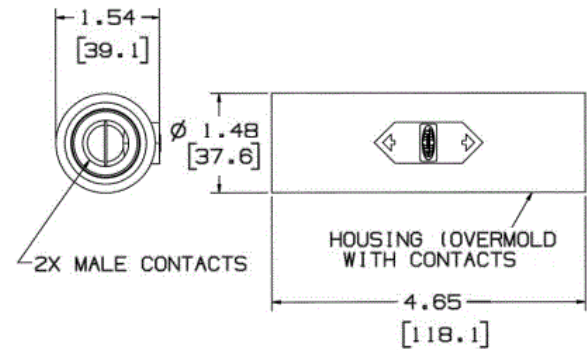

Single Pole Devices and Temporary Power
Series 16 - 300 and 400A, 600V AC/DC
Gender Reversing Devices

HUBBELL

Ordering Information

Description	Device Color	UPC Number	Catalog Number
Double Male Coupler (Male-Male)	Blue	783585002736	HBLDMBL

Listings

UL and cUL Listed
UL Enclosure Types 3R, 4X, 12
UL 498 and UL1691

Specifications

Product Type	Accessories
Accessory Item	Double Male Coupler
Body Material	Thermoplastic Elastomer
Contact Material	Brass

Performance

Electrical

Amperage Rating	400A Maximum
Voltage Rating	600V AC/DC Maximum

Mechanical

Product Identification	Ratings are a permanent part of the device

Online Resources

Customer Sales Drawings
eCatalog
Installation Instructions

Dimensions in Inches (mm)

Hubbell Wiring Device-Kellems • Hubbell Incorporated (Delaware) • 40 Waterview Drive • Shelton, CT 06484

Phone (800) 288-6000 • Fax (800) 255-1031 • Specifications subject to change without notice.