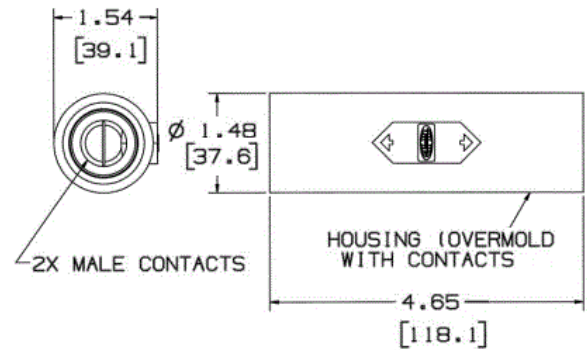

Single Pole Devices and Temporary Power
Series 16 - 300 and 400A, 600V AC/DC
Gender Reversing Devices

HUBBELL

Ordering Information

Description	Device Color	UPC Number	Catalog Number
Double Male Coupler (Male-Male)	Brown	783585002774	HBLDMBN

Listings

UL and cUL Listed
UL Enclosure Types 3R, 4X, 12
UL 498 and UL1691

Specifications

Product Type	Accessories
Accessory Item	Double Male Coupler
Body Material	Thermoplastic Elastomer
Contact Material	Brass

Performance

Electrical

Amperage Rating	400A Maximum
Voltage Rating	600V AC/DC Maximum

Mechanical

Product Identification	Ratings are a permanent part of the device

Online Resources

Customer Sales Drawings
eCatalog
Installation Instructions

Dimensions in Inches (mm)

Hubbell Wiring Device-Kellems • Hubbell Incorporated (Delaware) • 40 Waterview Drive • Shelton, CT 06484

Phone (800) 288-6000 • Fax (800) 255-1031 • Specifications subject to change without notice.