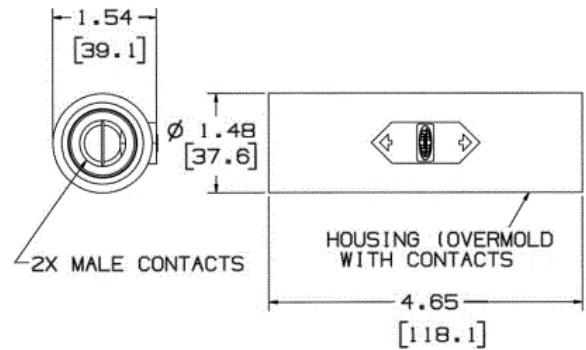

Single Pole Devices and Temporary Power
Series 16 - 300 and 400A, 600V AC/DC
Gender Reversing Devices

HUBBELL

Ordering Information

Description	Device Color	UPC Number	Catalog Number
Double Male Coupler (Male-Male)	White	783585002712	HBLDMW

Listings

UL and cUL Listed
UL Enclosure Types 3R, 4X, 12
UL 498 and UL1691

Specifications

Product Type	Accessories
Accessory Item	Double Male Coupler
Body Material	Thermoplastic Elastomer
Contact Material	Brass

Performance

Electrical

Amperage Rating	400A Maximum
Voltage Rating	600V AC/DC Maximum

Mechanical

Product Identification	Ratings are a permanent part of the device

Online Resources

Customer Sales Drawings
eCatalog
Installation Instructions

Dimensions in Inches (mm)

Hubbell Wiring Device-Kellems • Hubbell Incorporated (Delaware) • 40 Waterview Drive • Shelton, CT 06484

Phone (800) 288-6000 • Fax (800) 255-1031 • Specifications subject to change without notice.