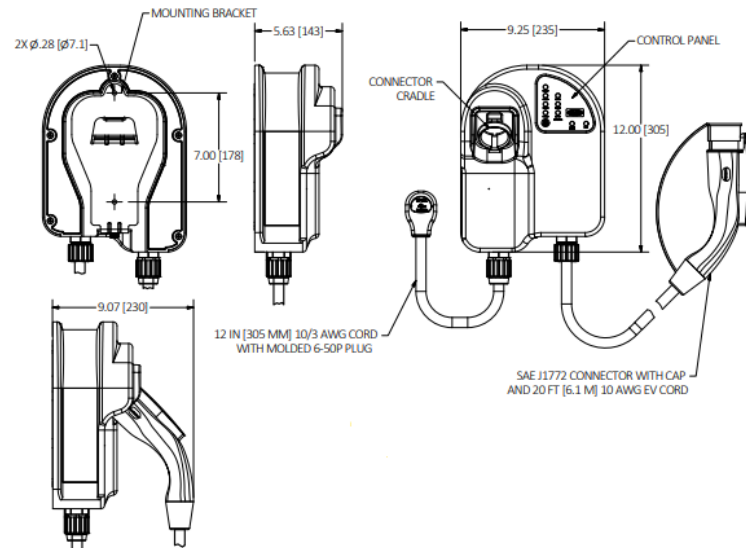

EV Charging Station Charger

HUBBELL

Ordering Information

Description	UPC Number	Catalog Number
Electric Vehicle Charger, 30A, 208-240VAC, NEMA 6-50P	783585567341	HBLEV30B

Listings

UL; cULus

Dimensions in Inches (mm)

Hubbell Wiring Device-Kellems • Hubbell Incorporated (Delaware) • 40 Waterview Drive • Shelton, CT 06484

Phone (800) 288-6000 • Fax (800) 255-1031 • Specifications subject to change without notice.