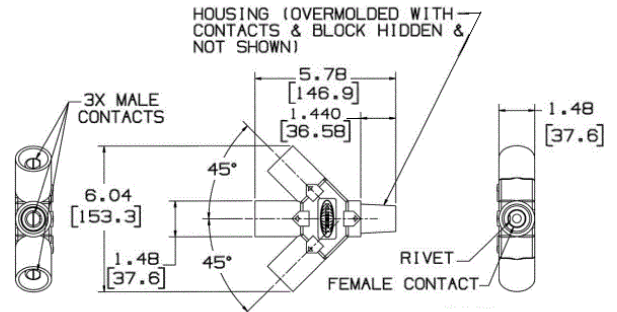

Single Pole Devices and Temporary Power

Series 16 - 300 and 400A, 600V AC/DC

Tri-Tap T Connector

HUBBELL

Ordering Information

Description	Device Color	UPC Number	Catalog Number
Tri-Tap Connector (Female-Male-Male-Male)	Orange	783585112442	HBLF3MO

Listings

UL 498 and UL1691
UL Enclosure Types 3R, 4X, 12

Specifications

Product Type	T's" and Tri-Taps
Tee and Tap Type	Tri-Tap
Body Material	Thermoplastic Elastomer
Contact Material	Brass

Performance

Electrical

Amperage Rating	400A Maximum
Voltage Rating	600V AC/DC Maximum

Mechanical

Product Identification	Ratings are a permanent part of the device

Online Resources

Customer Sales Drawings
eCatalog
Installation Instructions

Dimensions in Inches (mm)

Hubbell Wiring Device-Kellems • Hubbell Incorporated (Delaware) • 40 Waterview Drive • Shelton, CT 06484

Phone (800) 288-6000 • Fax (800) 255-1031 • Specifications subject to change without notice.