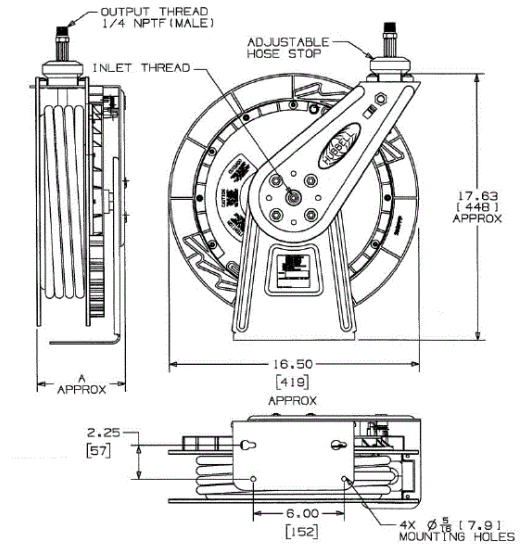

## Features

- Spring rewind and ratchet lock
- Multi-position four roller guide and adjustable hose stop
- Full flow shafts and swivels assure maximum product delivery

## Ordering Information

| Description          | UPC Number   | Catalog Number |
|----------------------|--------------|----------------|
| Low pressure 1/4" ID | 783585243610 | HBLHR2535      |

## Specifications

|                           |             |
|---------------------------|-------------|
| Cable Length Feet (m)     | 35 (10.7)   |
| Max Pressure Psi          | 300         |
| Frame Size                | A           |
| Input Hose Fitting (NPTF) | 1/4         |
| O.D. Inch (mm)            | 0.51 (13.0) |
| Weight Lbs. (kg)          | 24 (10.9)   |