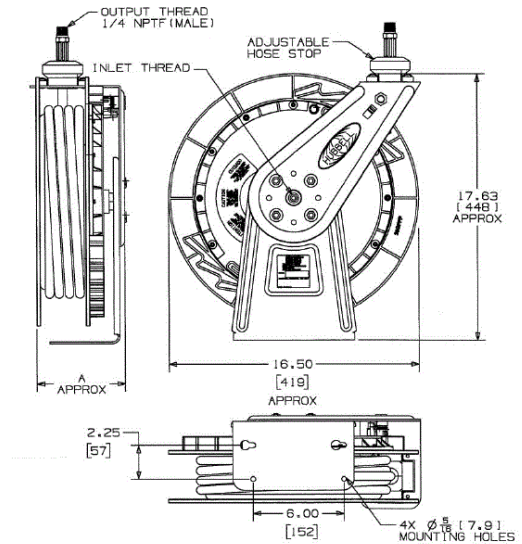

Features

- Spring rewind and ratchet lock
- Multi-position four roller guide and adjustable hose stop
- Full flow shafts and swivels assure maximum product delivery

Ordering Information

Description	UPC Number	Catalog Number
Low pressure 1/4" ID	783585243627	HBLHR2550

Specifications

Cable Length Feet (m)	50 (15.2)
Max Pressure Psi	300
Frame Size	B
Input Hose Fitting (NPTF)	1/4
O.D. Inch (mm)	0.51 (13.0)
Weight Lbs. (kg)	26 (11.8)

Online Resources

- Customer Sales Drawings
- eCatalog
- Installation Instructions