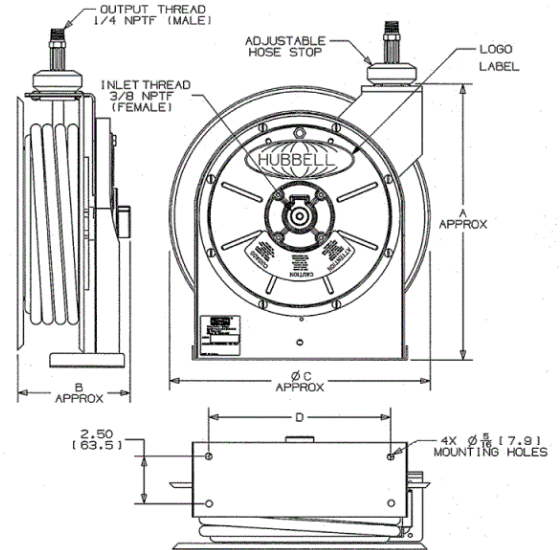

Features

- Spring rewind and ratchet lock
- Multi-position four roller guide and adjustable hose stop
- Full flow shafts and swivels assure maximum product delivery

Ordering Information

Description	UPC Number	Catalog Number
Low pressure 3/8" ID	783585243634	HBLHR3825

Specifications

Cable Length Feet (m)	25 (7.6)
Max Pressure Psi	300
Frame Size	A
Input Hose Fitting (NPTF)	3/8
O.D. Inch (mm)	0.65 (16.5)
Weight Lbs. (kg)	23 (10.4)

Online Resources

- Customer Sales Drawings
- eCatalog
- Installation Instructions