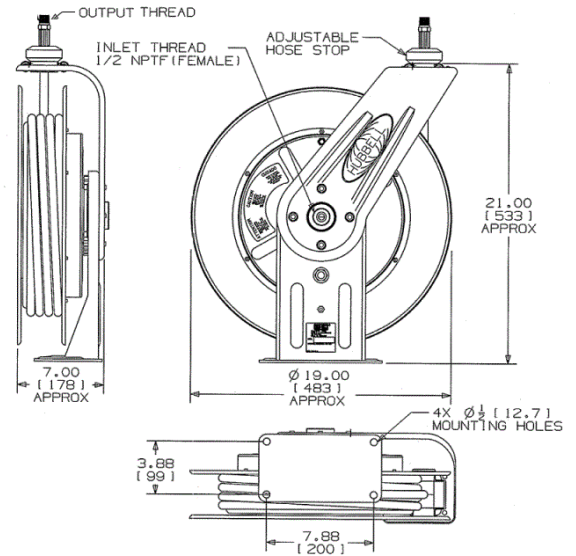

Features

- Spring rewind and ratchet lock
- Multi-position four roller guide and adjustable hose stop
- Full flow shafts and swivels assure maximum product delivery

Ordering Information

Description	UPC Number	Catalog Number
Low pressure 3/8" ID	783585243665	HBLHR3870

Specifications

Cable Length Feet (m)	70 (21.3)
Max Pressure Psi	300
Frame Size	E
Input Hose Fitting (NPTF)	3/8
O.D. Inch (mm)	0.65 (16.5)
Weight Lbs. (kg)	50 (22.7)

Online Resources

- Customer Sales Drawings
- eCatalog
- Installation Instructions