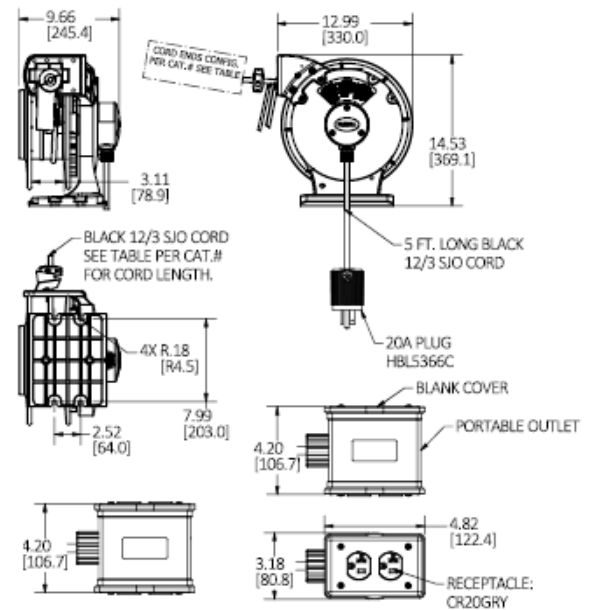

**Features**

- Durable, Corrosion Resistant Cast Aluminum Construction
- UL Type 1
- Multi-Position Guide Arm can be mounted in two different positions
- Positive Latch mechanism automatically maintains desired cord length
- Ratchet Lock can be disengaged in field for constant tension applications

**Ordering Information**

Description	UPC	Catalog Number
White Industrial Reel with Yellow Box and (1) 20A Duplex Receptacle, UL Type 1, 25 Ft, #12/3 SJO, 20 A, 125 VAC	783585669762	HBLI25123R20

**Listings**

cULus Listed

**Specifications**

Spool	Aluminum
Guide Frame	Thermoplastic
Cord	Copper
Internal Terminals	Copper Alloy
Ball Stopper	Thermoplastic
Fitting	Aluminum

**Related Products**

Pivot Base	HBLI340PB
Mounting Bracket	HBLIMB
Ball Stop	HBLI12BS

**Online Resources**

- Customer Drawing
- Customer Sales Drawings
- eCatalog
- Installation Instructions
- Installation/Instruction Manual

Dimensions in Inches (mm)

Hubbell Wiring Device-Kellems • Hubbell Incorporated (Delaware) • 40 Waterview Drive • Shelton, CT 06484