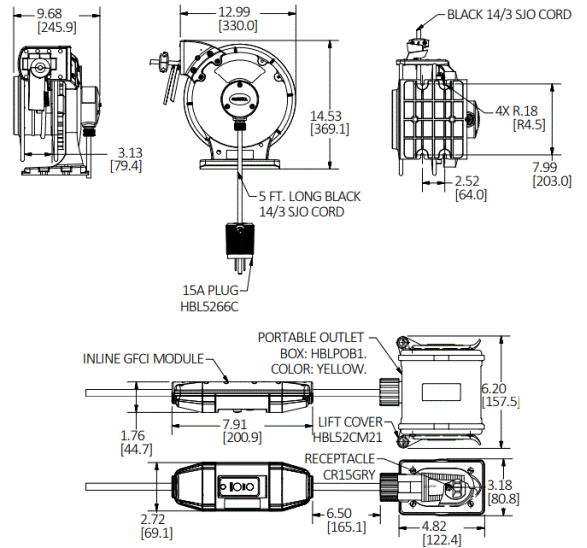

Features

- Durable, Corrosion Resistant Cast Aluminum Construction
- UL Type 1
- Multi-Position Guide Arm can be mounted in two different positions
- Positive Latch mechanism automatically maintains desired cord length
- Ratchet Lock can be disengaged in field for constant tension applications

Ordering Information

Description
 Yellow Industrial Reel with Yellow Box, GFCI Module and (2) 15A Duplex Receptacle , UL Type 1, 25 Ft , #14/3 SJO, 15 A, 125 VAC

UPC
783585585543

Catalog Number
HBLI25143GF215Y

Listings

cULus Listed

Specifications

Spool	Aluminum
Guide Frame	Thermoplastic
Cord	Copper
Internal Terminals	Copper Alloy
Ball Stopper	Thermoplastic
Fitting	Aluminum

Related Products

Pivot Base	HBLI340PB
Mounting Bracket	HBLIMB
Ball Stop	HBLI16BS

Online Resources

- Customer Drawing
- Customer Sales Drawings
- eCatalog
- Installation Instructions
- Installation/Instruction Manual

Dimensions in Inches (mm)

Hubbell Wiring Device-Kellems • Hubbell Incorporated (Delaware) • 40 Waterview Drive • Shelton, CT 06484