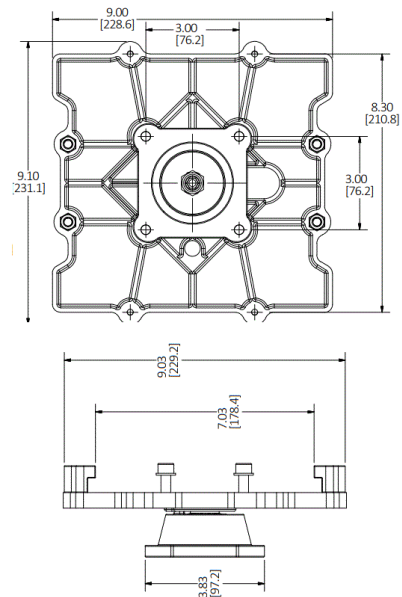

Wire Management Products  
Cord and Cable Reels  
Pivot Base, 340 Degree

Features

- Durable, Corrosion Resistant Cast Aluminum Construction
- 340o rotation

Ordering Information

Description	UPC Number	Catalog Number
Black Pivot Base, 340 Degree	783585586168	HBLI340PB

Specifications

Base	Aluminum
Screws	Zinc Plated Steel
Nut	Stainless Steel
Washer	Zinc Plated Steel

Performance

Max. Working Voltage  
250V AC

Online Resources

- Customer Drawing
- Customer Sales Drawings
- eCatalog
- Installation/Instruction Manual

Dimensions in Inches (mm)

Hubbell Wiring Device-Kellems • Hubbell Incorporated (Delaware) • 40 Waterview Drive • Shelton, CT 06484

Phone (800) 288-6000 • Fax (800) 255-1031 • Specifications subject to change without notice.