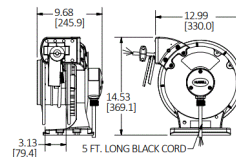

Description	UPC	Catalog Number
White Industrial Reel with Triple Tap Outlet and Inline GFCI Module, UL Type 1, 45 Ft, #12/3 SJO, 15 A, 125 VAC	783585708003	HBLI45123GFTT

Listings

UL355 and CSA, C22.2 No. 308
UL943 Open Neutral Protection

Performance

Electrical	
Amperage	15A
Max. Working Voltage	125V AC
Number of Wires	3-Wire
Environmental	
Moisture Resistance	Dry, Indoor, Non-Hazardous Locations, UL Type 1

HUBBELL

Related Products

Mounting Bracket with Junction box flange	HBLIMBJ
Mounting Bracket with Pivot Base	HBLI340PB
Mounting Bracket	HBLIMB
Plenum Cord Reel Enclosure	HBLIPRBOX