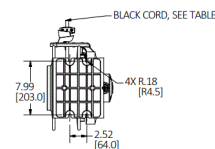

Description	UPC	Catalog Number
White Industrial Reel with Triple Tap Outlet and Inline GFCI Module, UL Type 1, 45 Ft, #12/3 SJO, 15 A, 125 VAC	783585708003	HBLI45123GFTT

Listings

UL355 and CSA, C22.2 No. 308
UL943 Open Neutral Protection

Performance

Electrical	
Amperage	15A
Max. Working Voltage	125V AC
Number of Wires	3-Wire
Environmental	
Moisture Resistance	Dry, Indoor, Non-Hazardous Locations, UL Type 1

HUBBELL

Related Products

Mounting Bracket with Junction box flange	HBLIMBJ
Mounting Bracket with Pivot Base	HBLI340PB
Mounting Bracket	HBLIMB
Plenum Cord Reel Enclosure	HBLIPRBOX