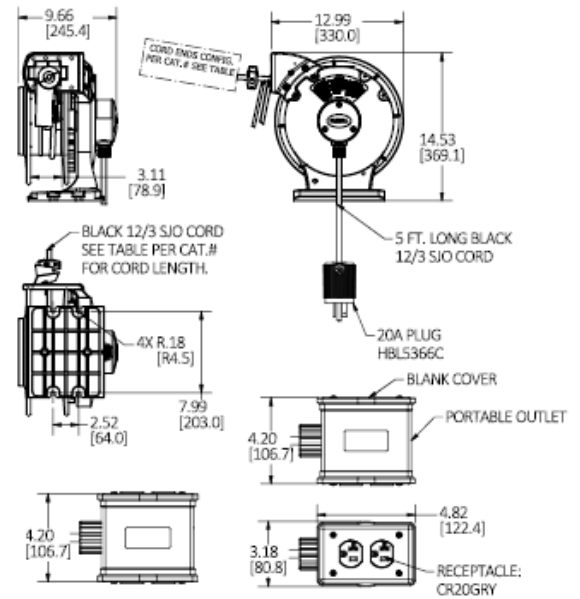

**Features**

- Durable, Corrosion Resistant Cast Aluminum Construction
- UL Type 1
- Multi-Position Guide Arm can be mounted in two different positions
- Positive Latch mechanism automatically maintains desired cord length
- Ratchet Lock can be disengaged in field for constant tension applications

**Ordering Information**

Description	UPC	Catalog Number
White Industrial Reel with Yellow Box and (1) 20A Duplex Receptacle, UL Type 1, 45 Ft, #12/3 SJO, 20 A, 125 VAC	783585669205	HBLI45123R20

**Listings**

cULus Listed

**Specifications**

Spool	Aluminum
Guide Frame	Thermoplastic
Cord	Copper
Internal Terminals	Copper Alloy
Ball Stopper	Thermoplastic
Fitting	Aluminum

**Related Products**

Pivot Base	HBLI340PB
Mounting Bracket	HBLIMB
Ball Stop	HBLI12BS

**Online Resources**

- Customer Drawing
- Customer Sales Drawings
- eCatalog
- Installation Instructions
- Installation/Instruction Manual

Dimensions in Inches (mm)

Hubbell Wiring Device-Kellems • Hubbell Incorporated (Delaware) • 40 Waterview Drive • Shelton, CT 06484