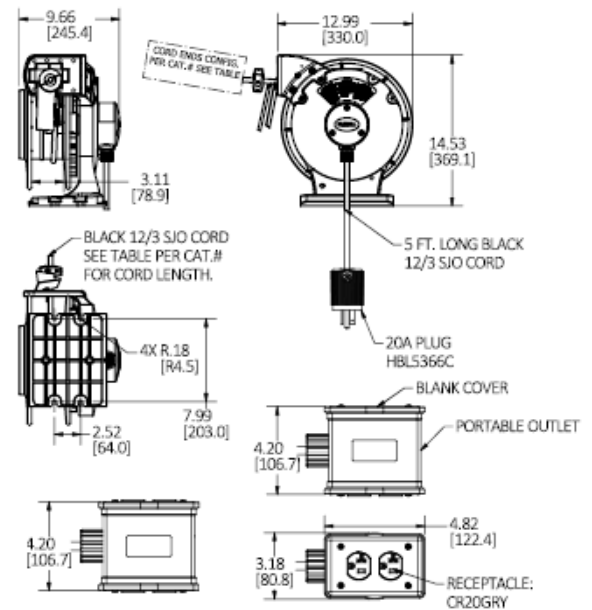

Features

- Durable, Corrosion Resistant Cast Aluminum Construction
- UL Type 1
- Multi-Position Guide Arm can be mounted in two different positions
- Positive Latch mechanism automatically maintains desired cord length
- Ratchet Lock can be disengaged in field for constant tension applications

Ordering Information

Description	UPC	Catalog Number
Yellow Industrial Reel with Yellow Box and (2) 20A Duplex Receptacle, UL Type 1, 45 Ft, #12/3 SJO, 20 A, 125 VAC	783585585062	HBLI45123R220Y

Listings

cULus Listed

Specifications

Spool	Aluminum
Guide Frame	Thermoplastic
Cord	Copper
Internal Terminals	Copper Alloy
Ball Stopper	Thermoplastic
Fitting	Aluminum

Related Products

Pivot Base	HBLI340PB
Mounting Bracket	HBLIMB
Ball Stop	HBLI12BS