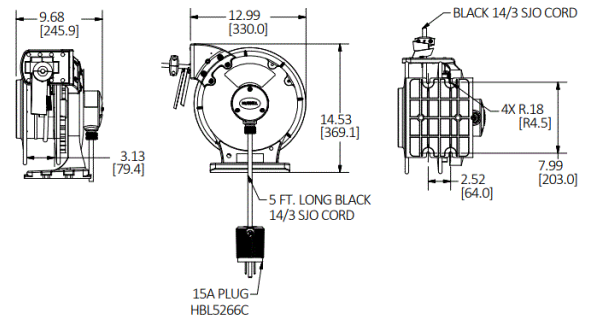

Features

- Durable, Corrosion Resistant Cast Aluminum Construction
- UL Type 1
- Multi-Position Guide Arm can be mounted in two different positions
- Positive Latch mechanism automatically maintains desired cord length
- Ratchet Lock can be disengaged in field for constant tension applications

Ordering Information

Description
 Yellow Industrial Reel with Yellow Box, GFCI Module and (2) 15A Duplex Receptacle , UL Type 1, 45 Ft , #14/3 SJO, 15 A, 125 VAC

UPC
783585669984

Catalog Number
HBLI45143GF215Y

Listings

cULus Listed

Specifications

Spool	Aluminum
Guide Frame	Thermoplastic
Cord	Copper
Internal Terminals	Copper Alloy
Ball Stopper	Thermoplastic
Fitting	Aluminum

Related Products

Pivot Base	HBLI340PB
Mounting Bracket	HBLIMB
Ball Stop	HBLI16BS

Online Resources

- Customer Drawing
- Customer Sales Drawings
- eCatalog
- Installation Instructions
- Installation/Instruction Manual

Dimensions in Inches (mm)

Hubbell Wiring Device-Kellems • Hubbell Incorporated (Delaware) • 40 Waterview Drive • Shelton, CT 06484