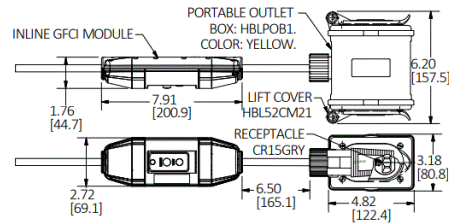

Listings

cULus Listed

Specifications

Spool	Aluminum
Guide Frame	Thermoplastic
Cord	Copper
Internal Terminals	Copper Alloy
Ball Stopper	Thermoplastic
Fitting	Aluminum

Related Products

Pivot Base	HBLI340PB
Mounting Bracket	HBLIMB
Ball Stop	HBLI16BS

Online Resources

- Customer Drawing
- Customer Sales Drawings
- eCatalog
- Installation Instructions
- Installation/Instruction Manual

Dimensions in Inches (mm)

Hubbell Wiring Device-Kellems • Hubbell Incorporated (Delaware) • 40 Waterview Drive • Shelton, CT 06484