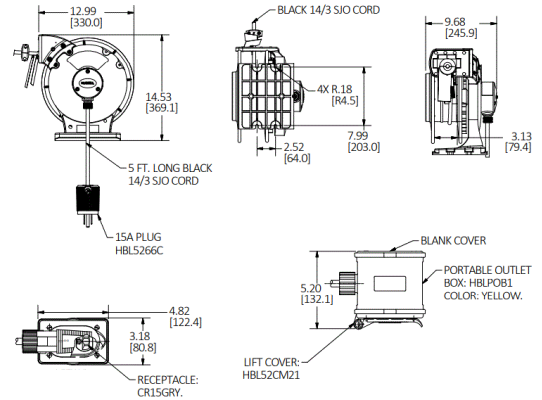

Ordering Information

Description	UPC	Catalog Number
White Industrial Reel with Yellow Box and (1) 15A Duplex Receptacle, UL Type 1, 45 Ft., #14/3 SJO, 15 A, 125 VAC	783585669090	HBLI45143R15

Listings

cULus Listed

Specifications

Spool	Aluminum
Guide Frame	Thermoplastic
Cord	Copper
Internal Terminals	Copper Alloy
Ball Stopper	Thermoplastic
Fitting	Aluminum

Related Products

Pivot Base	HBLI340PB
Mounting Bracket	HBLIMB
Ball Stop	HBLI16BS

Online Resources

Customer Drawing
Customer Sales Drawings
eCatalog
Installation Instructions
Installation/Instruction Manual

Dimensions in Inches (mm)

Hubbell Wiring Device-Kellems • Hubbell Incorporated (Delaware) • 40 Waterview Drive • Shelton, CT 06484