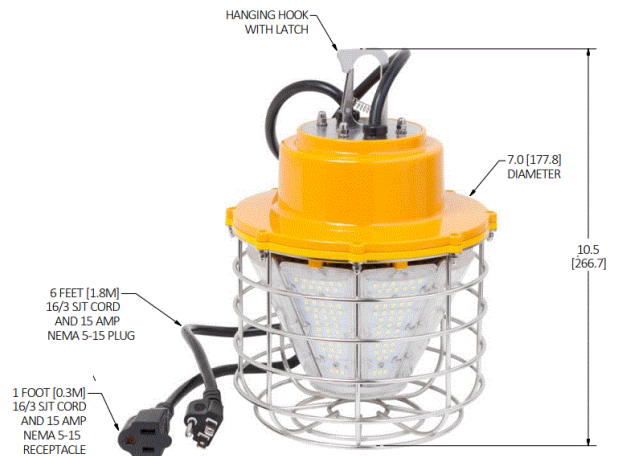

Temporary Power
Temporary Industrial Lighting
LED Worklights

Features

- Easy, portable LED light fixture
- 360 degree beam angle
- Wire cage and Polycarbonate design for durability

Ordering Information

Description	UPC Number	Catalog Number
High Bay LED light with wire guard	783585569024	HBLLEDHB100

Listings

UL Listed

Specifications

Light Type	LED
Plug Type	NEMA 5-15P
Connector Type	NEMA 5-15R
Plug Length	5 Feet
Supply Cord	16/3 SJTW
Light Output	12,000 Lumens
Included	Hanging Hook

Performance

Electrical	
Input Current (A)	1
Input Power (W)	100
Lamp Life	50,000 Hours
Output	120 lumens/watt

Mechanical	
Cord	18/2 18 AWG
Cord Length	5 ft.
Enclosure	Poly Carbonate
Lens	Poly Carbonate
Lens Gasket	Silicon
Mounting Bracket/Hanging Hook	Steel

Online Resources

Customer Use Drawing
eCatalog
Installation Instructions