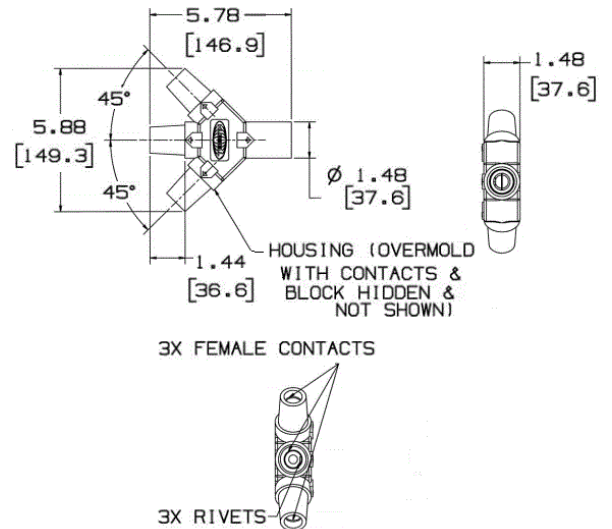

Single Pole Devices and Temporary Power

Series 16 - 300 and 400A, 600V AC/DC

Tri-Tap T Connector

HUBBELL

Ordering Information

Description	Device Color	UPC Number	Catalog Number
Tri-Tap Connector (Male-Female-Female-Female)	Blue	783585112763	HBLM3FBL

Listings

UL 498 and UL1691
UL Enclosure Types 3R, 4X, 12

Specifications

Product Type	T's" and Tri-Taps
Tee and Tap Type	Tri-Tap
Body Material	Thermoplastic Elastomer
Contact Material	Brass

Performance

Electrical

Amperage Rating	400A Maximum
Voltage Rating	600V AC/DC Maximum

Mechanical

Product Identification	Ratings are a permanent part of the device

Online Resources

Customer Sales Drawings
eCatalog
Installation Instructions

Dimensions in Inches (mm)

Hubbell Wiring Device-Kellems • Hubbell Incorporated (Delaware) • 40 Waterview Drive • Shelton, CT 06484

Phone (800) 288-6000 • Fax (800) 255-1031 • Specifications subject to change without notice.