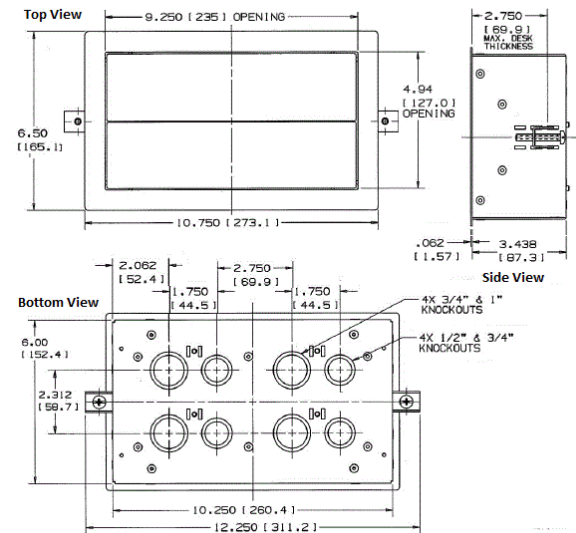

### Rectangular Flush Mount Boxes

### Ordering Information

Description	Finish	UPC	Catalog Number
4-Gang Rectangular	Stainless Steel	783585519562	HBLPHA4BSS

### Specifications

Dimensions	10.75"L x 6.5"W x 3.5"H
Box Gangs	4-Gang
Box Series	Phantom Series- Rectangular Flush Mount
Material	Stainless Steel

### Online Resources

[Customer Use Drawing](#)  
[eCatalog](#)  
[Installation Instructions](#)

Dimensions in Inches (mm)

Hubbell Wiring Device-Kellems • Hubbell Incorporated (Delaware) • 40 Waterview Drive • Shelton, CT 06484