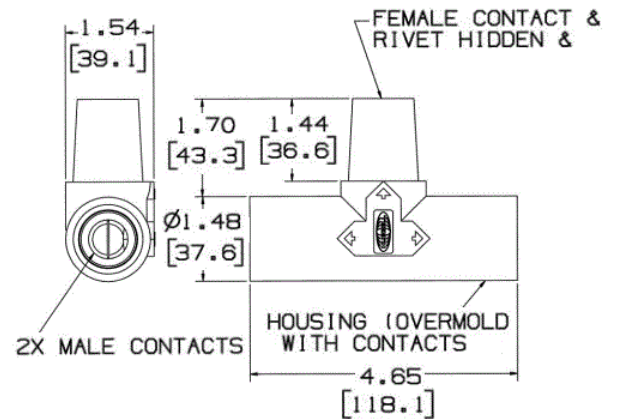

Mechanical

Product Identification	Ratings are a permanent part of the device

Online Resources

Customer Sales Drawings
eCatalog
Installation Instructions

Dimensions in Inches (mm)

Hubbell Wiring Device-Kellems • Hubbell Incorporated (Delaware) • 40 Waterview Drive • Shelton, CT 06484

Phone (800) 288-6000 • Fax (800) 255-1031 • Specifications subject to change without notice.