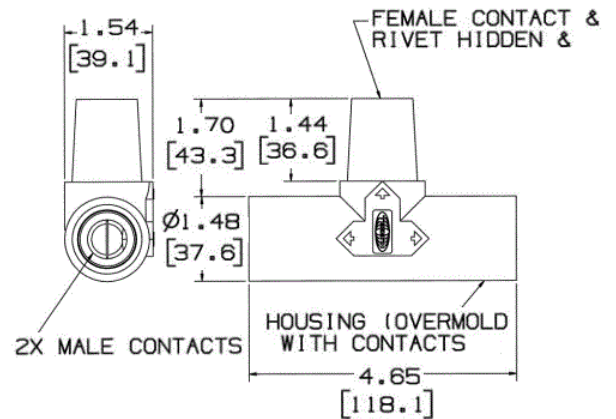

Mechanical

Product Identification	Ratings are a permanent part of the device

Online Resources

Customer Sales Drawings
eCatalog
Installation Instructions

Dimensions in Inches (mm)

Hubbell Wiring Device-Kellems • Hubbell Incorporated (Delaware) • 40 Waterview Drive • Shelton, CT 06484

Phone (800) 288-6000 • Fax (800) 255-1031 • Specifications subject to change without notice.