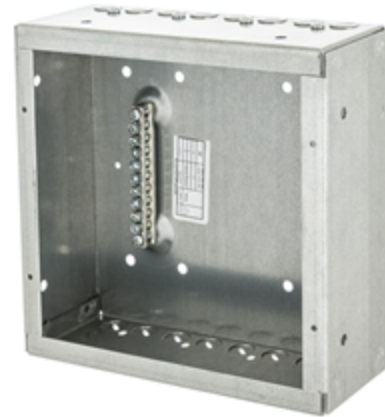

Features

- 8" x 8" x 3" large capacity junction box
- Includes cable pry outs, surface mount cover

Ordering Information

Description	UPC Number	Catalog Number
8 x 8 in. Grand Slam Junction Box with built in STAB-IT® clamps	783585697505	HBLSC080803NKSTRC

Listings

UL Listed

Specifications

Material	Pre Galvanized Steel
Cubic Capacity	179 cu.in.
Mechanical	8 x 8 in. Grand Slam Junction Box with built in STAB-IT® clamps, No Knockouts
Grounding	Two raised ground bars