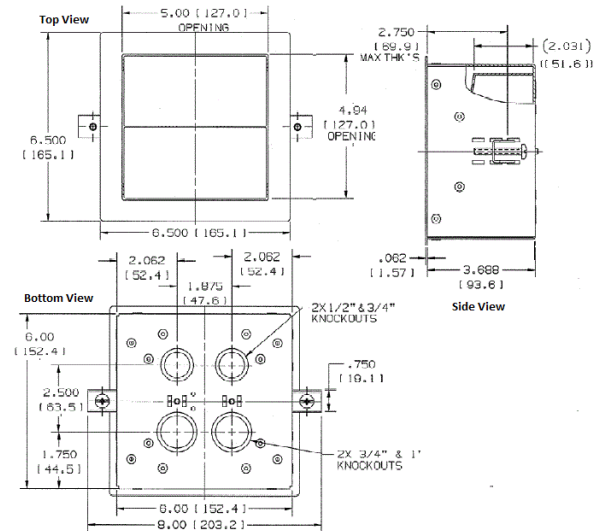

Floor Boxes

Square Flush Mount Boxes

HUBBELL

Ordering Information

Description	Finish	UPC	Catalog Number
2-Gang Square Flush	Stainless Steel	783585809960	HBLSHA2BSS

Specifications

Dimensions	6.5"L x 6.5"W x 3.75"H
Box Gangs	2-Gang
Box Series	Shadow Series- Square Flush Mount
Material	Stainless Steel

Online Resources

[Customer Use Drawing](#)
[eCatalog](#)
[Installation Instructions](#)

Dimensions in Inches (mm)

Hubbell Wiring Device-Kellems • Hubbell Incorporated (Delaware) • 40 Waterview Drive • Shelton, CT 06484