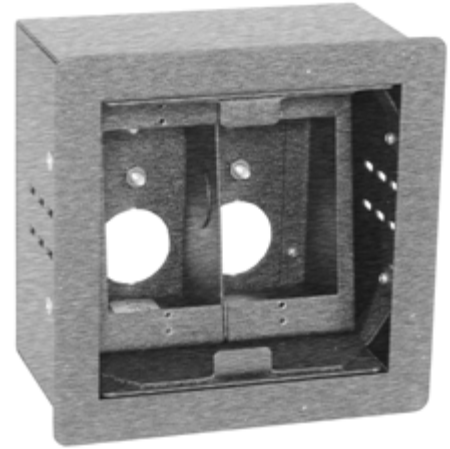

Floor Boxes

Square Flush Mount Boxes

HUBBELL

Ordering Information

Description	Finish	UPC	Catalog Number
2-Gang Square Flush	Stainless Steel	783585809960	HBLSHA2BSS

Specifications

Dimensions	6.5"L x 6.5"W x 3.75"H
Box Gangs	2-Gang
Box Series	Shadow Series- Square Flush Mount
Material	Stainless Steel

Online Resources

[Customer Use Drawing](#)
[eCatalog](#)
[Installation Instructions](#)

Dimensions in Inches (mm)

Hubbell Wiring Device-Kellems • Hubbell Incorporated (Delaware) • 40 Waterview Drive • Shelton, CT 06484