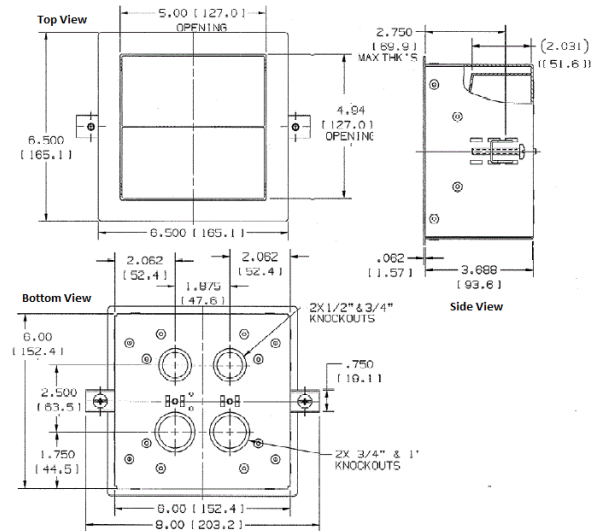

Floor Boxes
Square Flush Mount Boxes

HUBBELL

Ordering Information

Description	Finish	UPC	Catalog Number
2-Gang Square Flush	Black	783585037677	HBLSHA2

Specifications

Dimensions	6.5"L x 6.5"W x 3.75"H
Box Gangs	2-Gang
Box Series	Shadow Series- Square Flush Mount
Material	Durable powder coated 16 gauge steel construction

Online Resources

- Customer Use Drawing
- eCatalog
- Installation Instructions

Dimensions in Inches (mm)

Hubbell Wiring Device-Kellems • Hubbell Incorporated (Delaware) • 40 Waterview Drive • Shelton, CT 06484