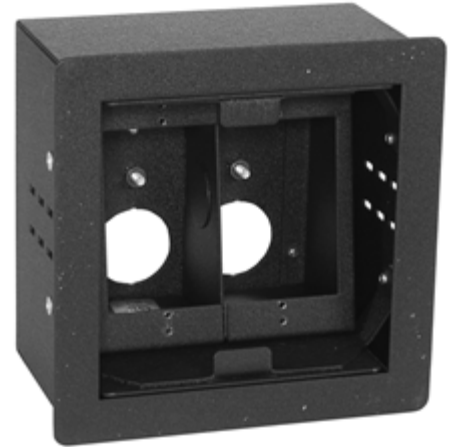

Floor Boxes
Square Flush Mount Boxes

HUBBELL

Ordering Information

Description	Finish	UPC	Catalog Number
2-Gang Square Flush	Black	783585037677	HBLSHA2

Specifications

Dimensions	6.5"L x 6.5"W x 3.75"H
Box Gangs	2-Gang
Box Series	Shadow Series- Square Flush Mount
Material	Durable powder coated 16 gauge steel construction

Online Resources

- Customer Use Drawing
- eCatalog
- Installation Instructions

Dimensions in Inches (mm)

Hubbell Wiring Device-Kellems • Hubbell Incorporated (Delaware) • 40 Waterview Drive • Shelton, CT 06484