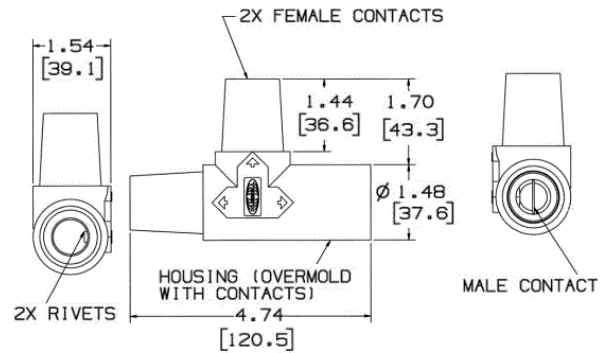

Single Pole Devices and Temporary Power

Series 16 - 300 and 400A, 600V AC/DC

Tapping Tee

HUBBELL

Ordering Information

Description	Device Color	UPC Number	Catalog Number
Tapping "T" Connector (Female-Female-Male)	Brown	783585113180	HBLTBN

Listings

UL 498 and UL1691
UL Enclosure Types 3R, 4X, 12

Specifications

Product Type	T's" and Tri-Taps
Tee and Tap Type	"T" Fitting
Body Material	Thermoplastic Elastomer
Contact Material	Brass

Performance

Electrical

Amperage Rating	400A Maximum
Voltage Rating	600V AC/DC Maximum

Mechanical

Product Identification	Ratings are a permanent part of the device

Online Resources

Customer Sales Drawings
eCatalog
Installation Instructions

Dimensions in Inches (mm)

Hubbell Wiring Device-Kellems • Hubbell Incorporated (Delaware) • 40 Waterview Drive • Shelton, CT 06484

Phone (800) 288-6000 • Fax (800) 255-1031 • Specifications subject to change without notice.