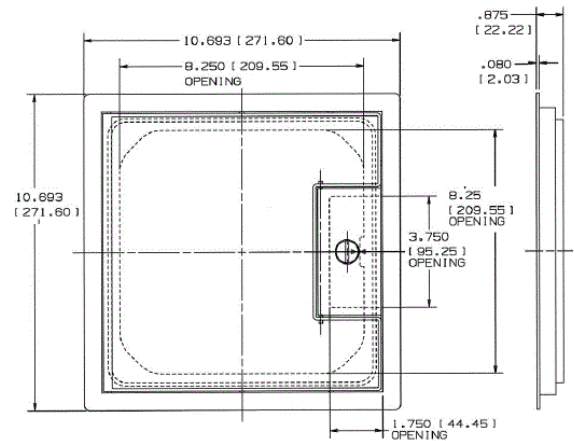

### Ordering Information

Description	Device Color	UPC	Catalog Number
Die Cast Metal Cover	Granite	783585048819	HBLTCGNTSW

### Online Resources

[Customer Use Drawing](#)

[eCatalog](#)

[Installation Instructions](#)

Dimensions in Inches (mm)

Hubbell Wiring Device-Kellems • Hubbell Incorporated (Delaware) • 40 Waterview Drive • Shelton, CT 06484