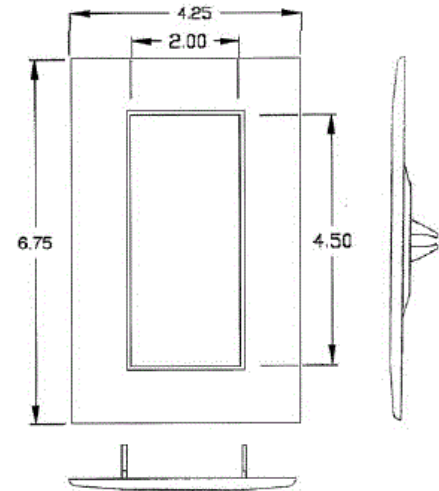

Floor Boxes

Wall Box Flanges – Trim Rings

HUBBELL

Ordering Information

Description	Color	UPC	Catalog Number
Recessed Wall Boxes,	Gray	783585001227	HBLTRIM1WGY

Specifications

Material	High Impact Resistant Plastic
Height	6.75" (171.4)
Width	4.25" (107.9)
Depth	.25" (6.3)
Gangs	1

Online Resources

[Customer Use Drawing](#)
[eCatalog](#)

Dimensions in Inches (mm)

Hubbell Wiring Device-Kellems • Hubbell Incorporated (Delaware) • 40 Waterview Drive • Shelton, CT 06484

Phone (800) 288-6000 • Fax (800) 255-1031 • Specifications subject to change without notice.