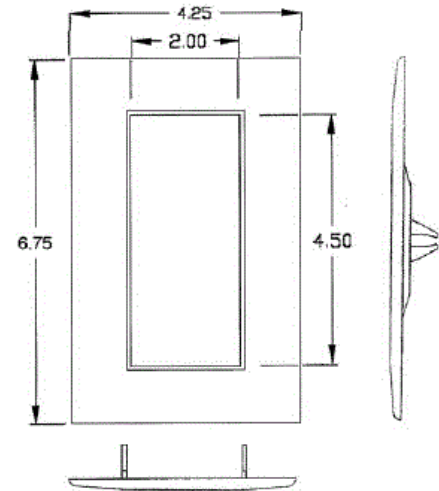

Floor Boxes

Wall Box Flanges – Trim Rings

HUBBELL

Ordering Information

Description	Color	UPC	Catalog Number
Recessed Wall Boxes,	White	783585807775	HBLTRIM1WWA

Specifications

Material	High Impact Resistant Plastic
Height	6.75" (171.4)
Width	4.25" (107.9)
Depth	.25" (6.3)
Gangs	1

Online Resources

[Customer Use Drawing](#)
[eCatalog](#)

Dimensions in Inches (mm)

Hubbell Wiring Device-Kellems • Hubbell Incorporated (Delaware) • 40 Waterview Drive • Shelton, CT 06484

Phone (800) 288-6000 • Fax (800) 255-1031 • Specifications subject to change without notice.