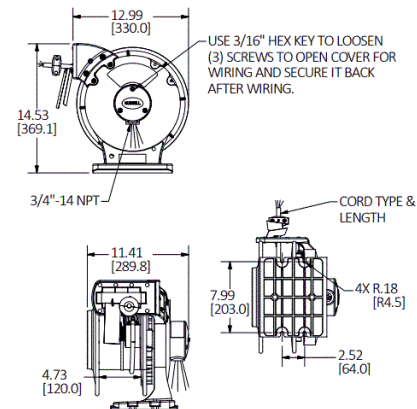

Ordering Information

Description	UPC Number	Catalog Number
Yellow Weatherproof Reel, UL Type 4, 25 Ft, #10/4 SOW, 30 A, 600 VAC	783585585925	HBLW25104

Listings

cULus Listed

Specifications

Spool	Aluminum
Guide Frame	Thermoplastic
Cord	Copper
Internal Terminals	Copper Alloy
Ball Stopper	Thermoplastic
Fitting	Aluminum

4-Wire

Related Products

Pivot Base	HBLI340PB
Mounting Bracket	HBLIMB
Ball Stop	HBLI10BS

Online Resources

Customer Drawing
Customer Sales Drawings
eCatalog
Installation/Instruction Manual

Dimensions in Inches (mm)