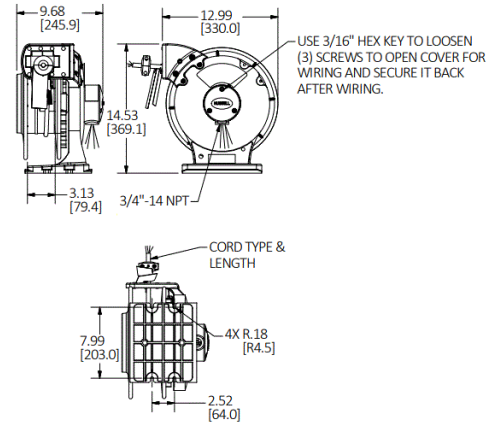

Ordering Information

Description	UPC Number	Catalog Number
Yellow Weatherproof Reel, UL Type 4, 25 Ft , #12/3 SOW, 20 A, 600 VAC	783585585895	HBLW25123

Listings

cULus Listed

Specifications

Spool	Aluminum
Guide Frame	Thermoplastic
Cord	Copper
Internal Terminals	Copper Alloy
Ball Stopper	Thermoplastic
Fitting	Aluminum

3-Wire

HUBBELL

Related Products

Pivot Base	HBLI340PB
Mounting Bracket	HBLIMB
Ball Stop	HBLI14BS

Online Resources

Customer Drawing
Customer Sales Drawings
eCatalog
Installation/Instruction Manual

Dimensions in Inches (mm)