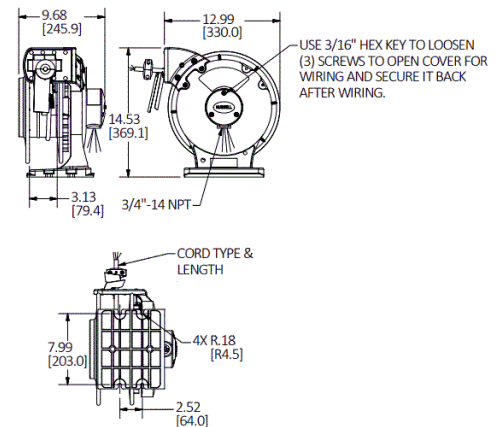

Wire Management Products

Cord and Cable Reels

Weatherproof Cord Reels

Features

- Durable, Corrosion Resistant Cast Aluminum Construction
- UL Type 4
- Multi-Position Guide Arm can be mounted in two different positions
- Positive Latch mechanism automatically maintains desired cord length
- Ratchet Lock can be disengaged in field for constant tension applications

Ordering Information

Description	UPC Number	Catalog Number
Yellow Weatherproof Reel, UL Type 4, 25 Ft, #14/4 SOW, 15 A, 600 VAC	783585585888	HBLW25144

Listings

cULus Listed

Specifications

Spool	Aluminum
Guide Frame	Thermoplastic
Cord	Copper
Internal Terminals	Copper Alloy
Ball Stopper	Thermoplastic
Fitting	Aluminum

Performance

Amperage

15 A

Max. Working Voltage

600V AC

Moisture Resistance

Dry, Indoor and Wet and Damp Outdoor, Non-Hazardous Locations - UL Type 4

Number of Wires

4-Wire

HUBBELL

Related Products

Pivot Base	HBLI340PB
Mounting Bracket	HBLIMB
Ball Stop	HBLI14BS

Online Resources

Customer Drawing
Customer Sales Drawings
eCatalog
Installation/Instruction Manual

Dimensions in Inches (mm)

Hubbell Wiring Device-Kellems • Hubbell Incorporated (Delaware) • 40 Waterview Drive • Shelton, CT 06484

Phone (800) 288-6000 • Fax (800) 255-1031 • Specifications subject to change without notice.