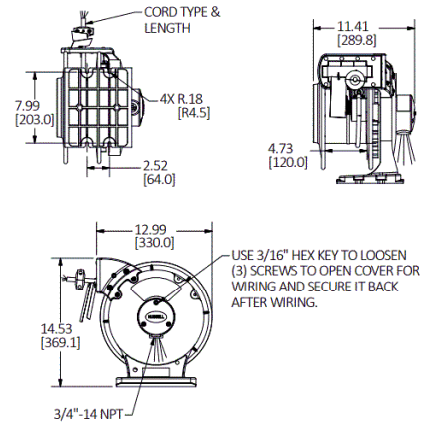

Ordering Information

Description	UPC Number	Catalog Number
Yellow Weatherproof Reel, UL Type 4, 35 Ft, #10/4 SOW, 30 A, 600 VAC	783585585840	HBLW35104

Listings

cULus Listed

Specifications

Spool	Aluminum
Guide Frame	Thermoplastic
Cord	Copper
Internal Terminals	Copper Alloy
Ball Stopper	Thermoplastic
Fitting	Aluminum

4-Wire

HUBBELL

Related Products

Pivot Base	HBLI340PB
Mounting Bracket	HBLIMB
Ball Stop	HBLI10BS

Online Resources

Customer Drawing
Customer Sales Drawings
eCatalog
Installation/Instruction Manual

Dimensions in Inches (mm)