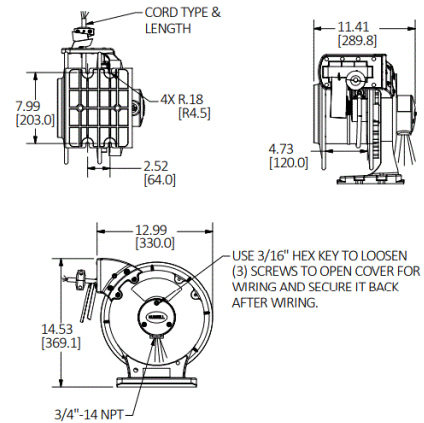

Ordering Information

Description	UPC Number	Catalog Number
Yellow Weatherproof Reel, UL Type 4, 35 Ft, #12/4 SOW, 20 A, 600 VAC	783585585826	HBLW35124

Listings

cULus Listed

Specifications

Spool	Aluminum
Guide Frame	Thermoplastic
Cord	Copper
Internal Terminals	Copper Alloy
Ball Stopper	Thermoplastic
Fitting	Aluminum

4-Wire

HUBBELL

Related Products

Pivot Base	HBLI340PB
Mounting Bracket	HBLIMB
Ball Stop	HBLI10BS

Online Resources

Customer Drawing
Customer Sales Drawings
eCatalog
Installation/Instruction Manual

Dimensions in Inches (mm)