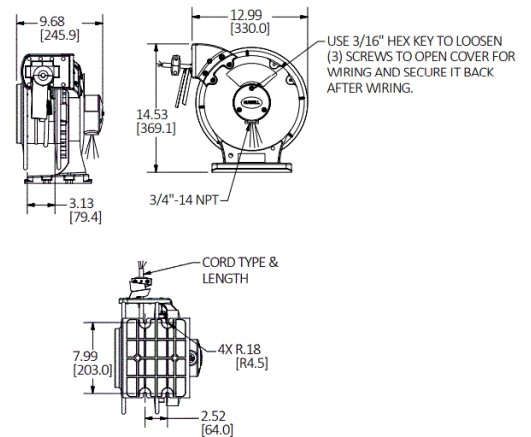

Wire Management Products

Cord and Cable Reels

Weatherproof Cord Reels

Features

- Durable, Corrosion Resistant Cast Aluminum Construction
- UL Type 4
- Multi-Position Guide Arm can be mounted in two different positions
- Positive Latch mechanism automatically maintains desired cord length
- Ratchet Lock can be disengaged in field for constant tension applications

Ordering Information

Description	UPC Number	Catalog Number
Yellow Weatherproof Reel, UL Type 4, 35 Ft, #14/4 SOW, 15 A, 600 VAC	783585585802	HBLW35144

Listings

cULus Listed

Specifications

Spool	Aluminum
Guide Frame	Thermoplastic
Cord	Copper
Internal Terminals	Copper Alloy
Ball Stopper	Thermoplastic
Fitting	Aluminum

Performance

Amperage

15 A

Max. Working Voltage

600V AC

Moisture Resistance

Dry, Indoor and Wet and Damp Outdoor, Non-Hazardous Locations - UL Type 4

Number of Wires

4-Wire

HUBBELL

Related Products

Pivot Base	HBLI340PB
Mounting Bracket	HBLIMB
Ball Stop	HBLI14BS

Online Resources

Customer Drawing
Customer Sales Drawings
eCatalog
Installation/Instruction Manual

Dimensions in Inches (mm)

Hubbell Wiring Device-Kellems • Hubbell Incorporated (Delaware) • 40 Waterview Drive • Shelton, CT 06484

Phone (800) 288-6000 • Fax (800) 255-1031 • Specifications subject to change without notice.