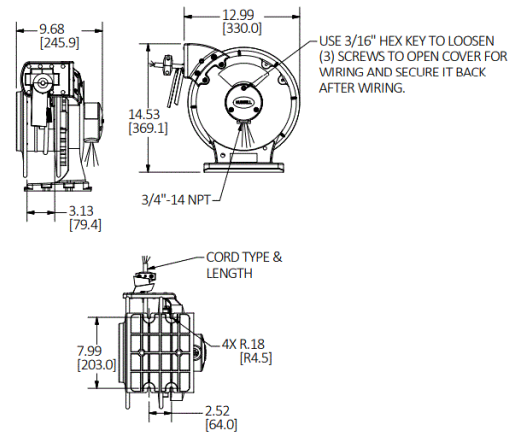

Ordering Information

Description	UPC Number	Catalog Number
Yellow Weatherproof Reel, UL Type 4, 35 Ft, #16/3 SOW, 10 A, 600 VAC	783585585772	HBLW35163

Listings

cULus Listed

Specifications

Spool	Aluminum
Guide Frame	Thermoplastic
Cord	Copper
Internal Terminals	Copper Alloy
Ball Stopper	Thermoplastic
Fitting	Aluminum

3-Wire

HUBBELL

Related Products

Pivot Base	HBLI340PB
Mounting Bracket	HBLIMB
Ball Stop	HBLI16BS

Online Resources

Customer Drawing
Customer Sales Drawings
eCatalog
Installation/Instruction Manual

Dimensions in Inches (mm)