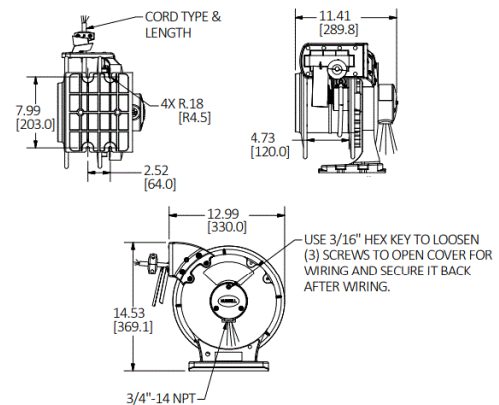

Ordering Information

Description	UPC Number	Catalog Number
Yellow Weatherproof Reel, UL Type 4, 40 Ft, #12/4 SOW, 20 A, 600 VAC	783585585758	HBLW40124

Listings

cULus Listed

Specifications

Spool	Aluminum
Guide Frame	Thermoplastic
Cord	Copper
Internal Terminals	Copper Alloy
Ball Stopper	Thermoplastic
Fitting	Aluminum

4-Wire

Related Products

Pivot Base	HBLI340PB
Mounting Bracket	HBLIMB
Ball Stop	HBLI10BS

Online Resources

Customer Drawing
Customer Sales Drawings
eCatalog
Installation/Instruction Manual

Dimensions in Inches (mm)