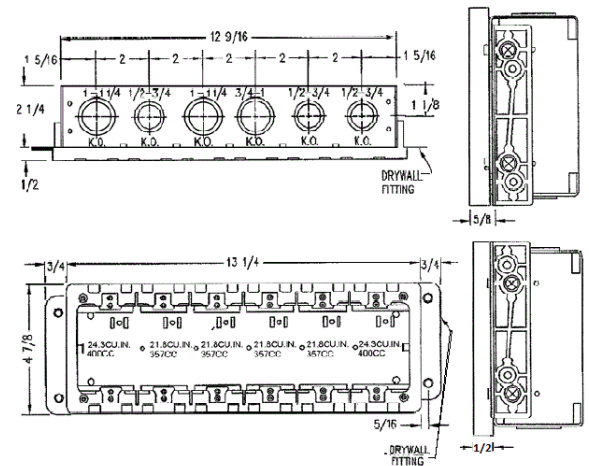

Floor Boxes
Multi-Connect Boxes
Recessed Wall Boxes

HUBBELL

Ordering Information

Description	Material	UPC	Catalog Number
Multi-service recessed	Stamped Steel	783585347059	HBLWSCS6A

Online Resources

- Customer Use Drawing
- eCatalog
- Installation Instructions

Dimensions in Inches (mm)

Hubbell Wiring Device-Kellems • Hubbell Incorporated (Delaware) • 40 Waterview Drive • Shelton, CT 06484

Phone (800) 288-6000 • Fax (800) 255-1031 • Specifications subject to change without notice.