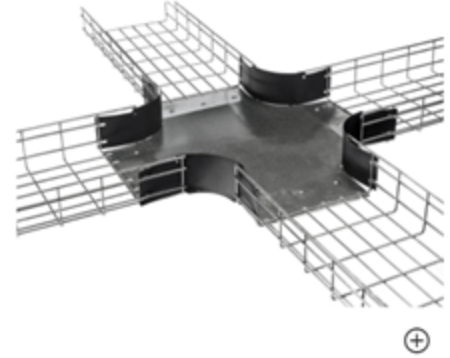

**Wire Basket Tray
Installation Accessory
Pre-Formed Fitting, Intersection**

HUBBELL

Features

- Provides Labor and Time Savings
- Use with Round and Flat Wire Style Tray
- Splicing Hardware Included

Ordering Information

Type	Color	Catalog Number	UPC Number
10	Pre-Galvanized Base/Black Side Walls	HBTI0404	783585533032

Specifications

Base Material	Pre-Galvanized Steel
Wall Material	Polymer
Splicing Hardware Finish	Zinc Plated