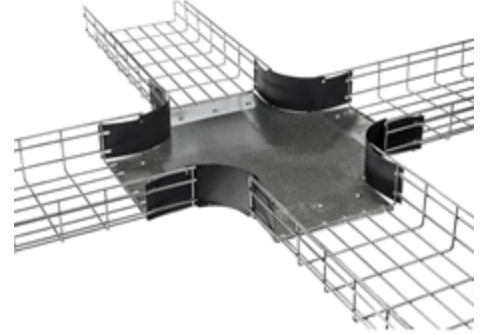

**Wire Basket Tray
Installation Accessory
Pre-Formed Fitting, Intersection**

HUBBELL

Features

- Provides Labor and Time Savings
- Use with Round and Flat Wire Style Tray
- Splicing Hardware Included

Ordering Information

Type	Color	Catalog Number	UPC Number
10	Pre-Galvanized Base/Black Side Walls	HBT0406	783585482019

Specifications

Base Material	Pre-Galvanized Steel
Wall Material	Polymer
Splicing Hardware Finish	Zinc Plated