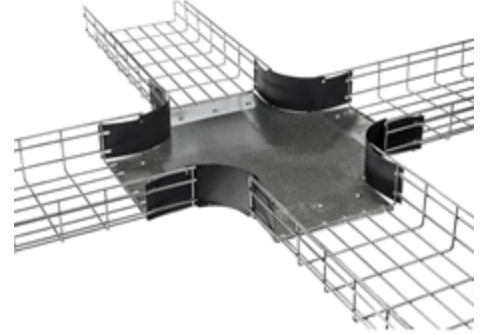

**Wire Basket Tray
Installation Accessory
Pre-Formed Fitting, Intersection**

HUBBELL

Features

- Provides Labor and Time Savings
- Use with Round and Flat Wire Style Tray
- Splicing Hardware Included

Ordering Information

Type	Color	Catalog Number	UPC Number
10	Black	HBTI0408BK	783585482033

Specifications

Base Material	Pre-Galvanized Steel
Wall Material	Polymer
Splicing Hardware Finish	Black Zinc Plated/ Powder Coat Paint