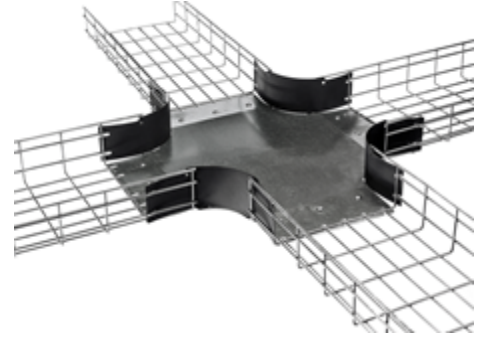

**Wire Basket Tray
Installation Accessory
Pre-Formed Fitting, Intersection**

HUBBELL

Features

- Provides Labor and Time Savings
- Use with Round and Flat Wire Style Tray
- Splicing Hardware Included

Ordering Information

Type	Color	Catalog Number	UPC Number
10	Pre-Galvanized Base/Black Side Walls	HBTI0408	783585488660

Specifications

Base Material	Pre-Galvanized Steel
Wall Material	Polymer
Splicing Hardware Finish	Zinc Plated