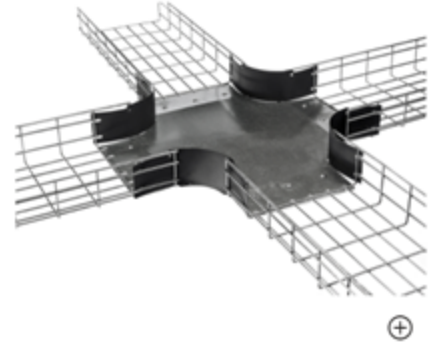

# Wire Basket Tray Installation Accessory Pre-Formed Fitting, Intersection

## Features

- Provides Labor and Time Savings
- Use with Round and Flat Wire Style Tray
- Splicing Hardware Included