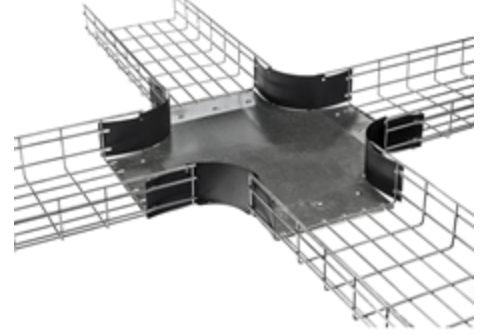

**Wire Basket Tray  
Installation Accessory  
Pre-Formed Fitting, Intersection**

## Features

- Provides Labor and Time Savings
- Use with Round and Flat Wire Style Tray
- Splicing Hardware Included