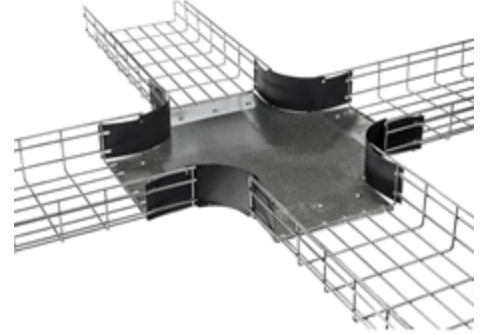

**Wire Basket Tray  
Installation Accessory  
Pre-Formed Fitting, Intersection**

## Features

- Provides Labor and Time Savings
- Use with Round and Flat Wire Style Tray
- Splicing Hardware Included