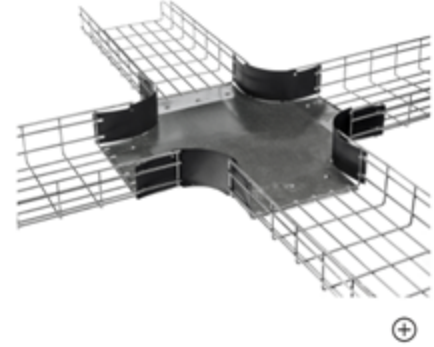

**Wire Basket Tray
Installation Accessory
Pre-Formed Fitting, Intersection**

HUBBELL

Features

- Provides Labor and Time Savings
- Use with Round and Flat Wire Style Tray
- Splicing Hardware Included

Ordering Information

Type	Color	Catalog Number	UPC Number
10	Pre-Galvanized Base/Black Side Walls	HBT0424	783585533131

Specifications

Base Material	Pre-Galvanized Steel
Wall Material	Polymer
Splicing Hardware Finish	Zinc Plated