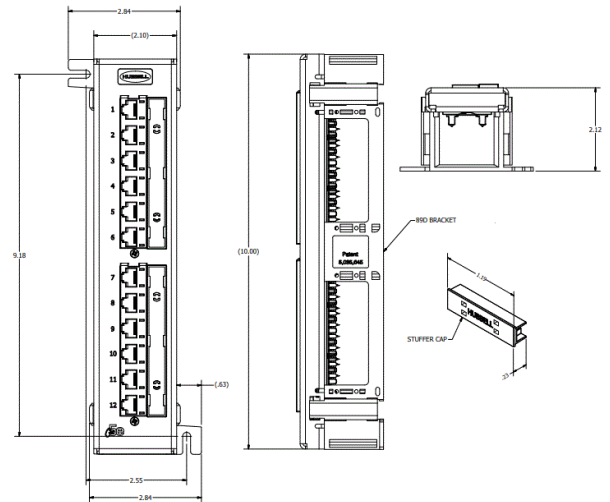

Specifications

Nose Contact	Beryllium copper with precious metal plating with nickel under-plating
Rear IDC Contact	Phosphor bronze with 100 micro-inch lead free tin plating over nickel under plating
Panel Material	14 ga. Steel rolled-edge construction
Mounting	Dimensions and mounting holes per CEA-310-E

Performance

Electrical

Designed and tested for 1.5A of continuous current per pair
Exceeds component requirements of TIA-568-C.2 Category 6 and IEC Category 6 components
NEXT margin over TIA 568 -C.2 and ISO 11801 Class E channel specifications 1-250MHz

General Information

Integrated labeling and icon slots for 606-B compliance
Manufacturing: 100% factory tested
Universal wiring (T568A or T568B)

Mechanical

Mating Cycle: 2000+ with FCC 8-position plug

Applications

IEEE 802.3b 1000GBASE-T
IEEE 802.3bt PoE+
IEEE 802.3bt 4PPoE Power over Ethernet
TIA TSB-155 10GbE Over 55 Meters
Backwards compatible with Category 5E hardware and applications

Dimensions in Inches (mm)

Hubbell Wiring Device-Kellems • Hubbell Incorporated (Delaware) • 40 Waterview Drive • Shelton, CT 06484

Phone (800) 288-6000 • Fax (800) 255-1031 • Specifications subject to change without notice.

Complementary Products

Category 6 Component Jack	HXJ6B
Category 6 Patch Cord	HC6B03
Category 6 Panel Replacement Adaptor	HP6M6
Category 6 UTP Cable	C6SRB

Online Resources

eCatalog