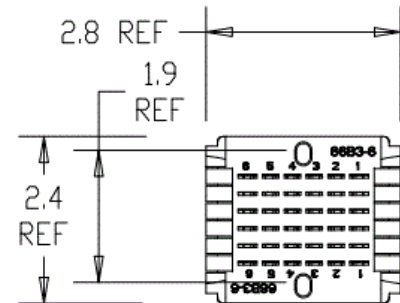

NEXTSPEED

Cross Connect Blocks

Modular 66 Cross Connect Block, 66B

Features

- Designed for Fast and Easy Termination Incoming Telephone Cables
- Smaller Connecting Blocks Satisfy the Need for a Block Smaller than the 25-Pair
- Stackable for Increased Plant Flexibility

Ordering Information

Description	Color	Catalog Number	UPC
Modular 66B Block, Split (3x) With Cover, 6-Pair Capacity, 6 x 6 Block Size	White	HPW66B36	662620821177

Specifications

Block Size (in)	6 x 6
Capacity	6-Pair

HUBBELL

Online Resources

[Customer Use Drawing](#)
[eCatalog](#)

Dimensions in Inches (mm)

Hubbell Wiring Device-Kellems • Hubbell Incorporated (Delaware) • 40 Waterview Drive • Shelton, CT 06484

Phone (800) 288-6000 • Fax (800) 255-1031 • Specifications subject to change without notice.